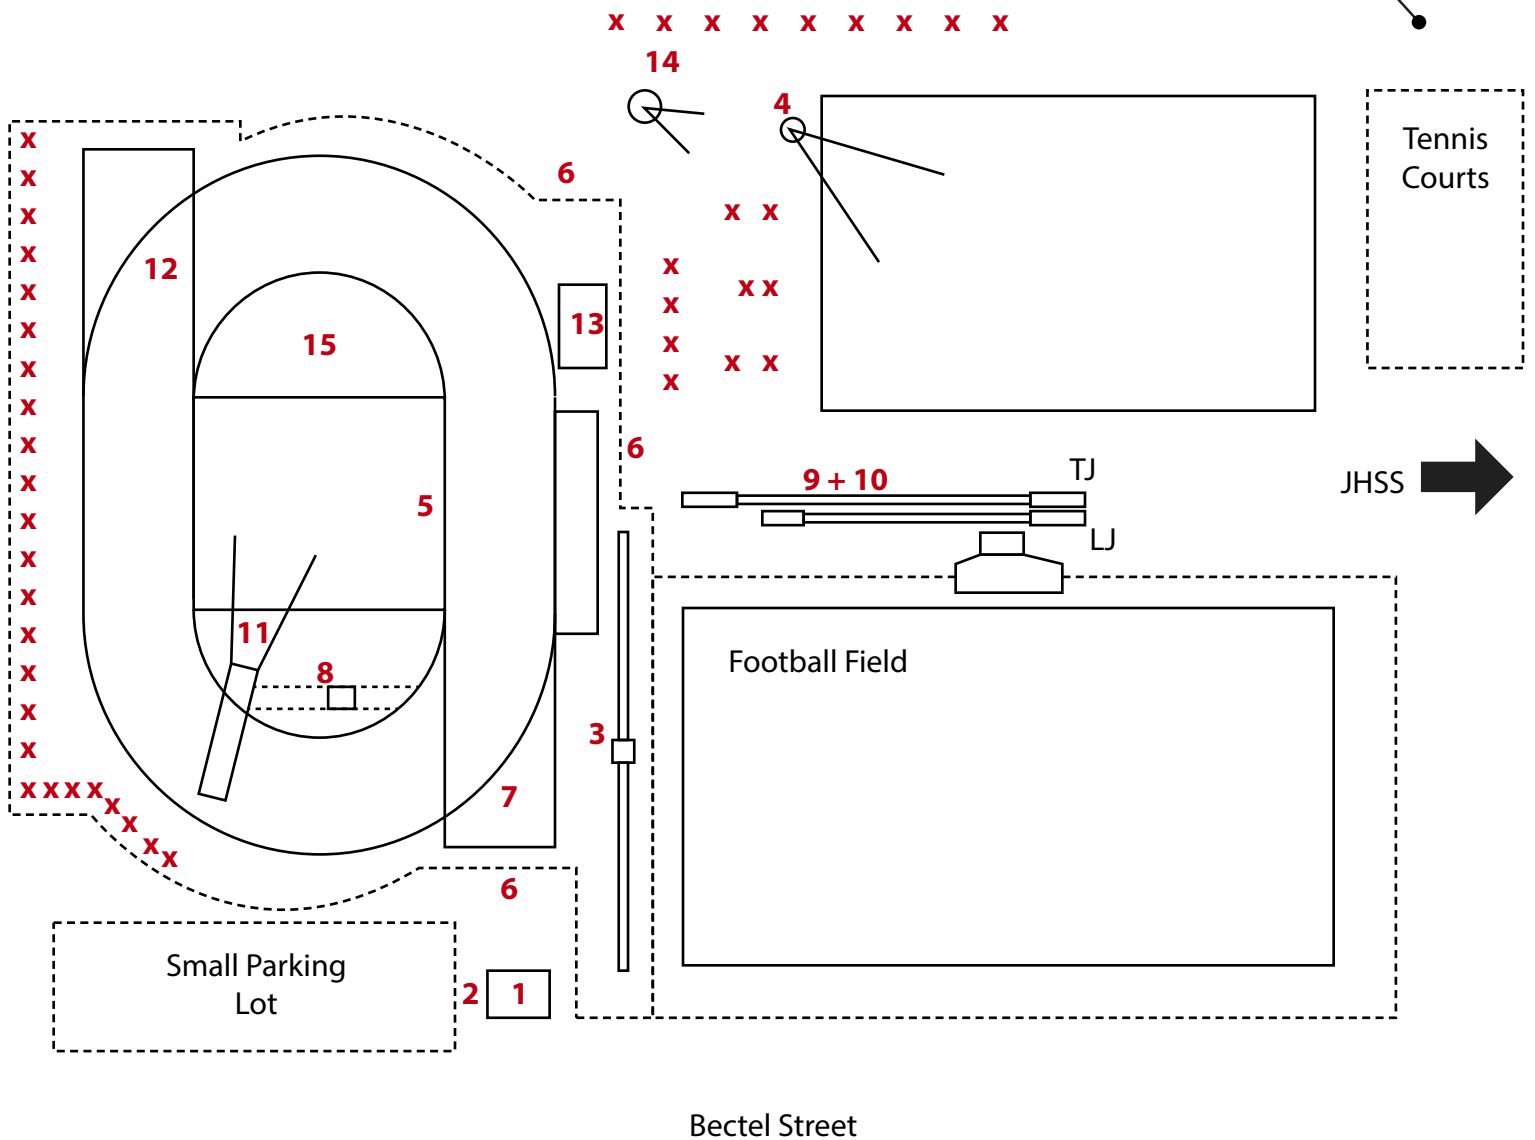

JHSS Track & Field

1. Registration, awards, officials
2. Weigh-ins
3. Pole-vault area
4. Discus Area
5. Announcer
6. Gates
7. 100m start line
8. s/c fan
9. 40m LJ Runway
10. 53m TJ Runway (9, 11, 13m Boards) Tape will be used for 7m
11. 20m JAV Runway (before the removable curb)
12. 1500m start area
13. Finish line, phototiming, no coaches please
14. SP
15. HJ area

xxxx - Tent Locations